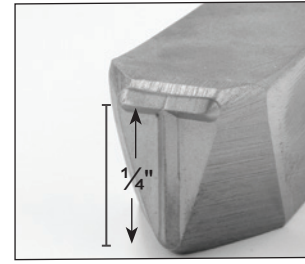

Single Pieces and New 440C Stainless Steel Stamps

Single Pieces

- Individual Stamps
- Choice of Standard, Heavy Duty, Premier, Rhino, Reversed, Round Face, and Dot Design
- To order Single pieces use the letter set part number of the size and grade, followed by the character you wish to order

FOR EXAMPLE:

- 1/8" Standard Grade Letter "H" is item number 20200H
- 1/8" Standard Grade Number "5" is item number 202005

The size of the stamp describes the actual dimension of the mark that will be made by the stamp.

Refer to page 79 when selecting grade of stamp
Weights included below Item Number

SINGLE PIECE STAMPS

SIZE	1/32"	1/16"	3/32"	1/8"	5/32"	3/16"	1/4"	5/16"	3/8"	1/2"	5/8"	1"
Standard	—	20100 (0.04 lbs.)	20150 (0.04 lbs.)	20200 (0.04 lbs.)	—	20250 (0.06 lbs.)	20300 (0.10 lbs.)	—	20350 (0.20 lbs.)	20400 (0.32 lbs.)	—	—
Heavy Duty	20741 (0.04 lbs.)	20751 (0.04 lbs.)	20801 (0.06 lbs.)	20851 (0.06 lbs.)	20901 (0.10 lbs.)	20951 (0.16 lbs.)	21051 (0.16 lbs.)	21101 (0.20 lbs.)	21151 (0.26 lbs.)	21201 (0.54 lbs.)	21251 (0.56 lbs.)	—
Premier	22000 (0.06 lbs.)	22050 (0.06 lbs.)	22100 (0.08 lbs.)	22150 (0.10 lbs.)	22200 (0.14 lbs.)	22250 (0.14 lbs.)	22350 (0.18 lbs.)	22400 (0.26 lbs.)	22450 (0.32 lbs.)	22550 (0.58 lbs.)	22600 (0.82 lbs.)	22750 (1.70 lbs.)
Rhino	—	—	—	21730 (0.06 lbs.)	—	21750 (0.30 lbs.)	21760 (0.38 lbs.)	—	21770 (0.50 lbs.)	—	—	—
Reversed	25000 (0.06 lbs.)	25050 (0.06 lbs.)	25100 (0.06 lbs.)	25150 (0.10 lbs.)	25200 (0.14 lbs.)	25250 (0.14 lbs.)	25300 (0.20 lbs.)	25350 (0.26 lbs.)	25400 (0.32 lbs.)	25450 (0.58 lbs.)	—	—
Round Face	—	25700 (0.06 lbs.)	25750 (0.06 lbs.)	25800 (0.10 lbs.)	—	25850 (0.14 lbs.)	25900 (0.20 lbs.)	—	25950 (0.32 lbs.)	26000 (0.58 lbs.)	—	—
Dot Design	—	—	—	26200 (0.10 lbs.)	—	26250 (0.14 lbs.)	26300 (0.20 lbs.)	—	26350 (0.30 lbs.)	26400 (0.56 lbs.)	—	—