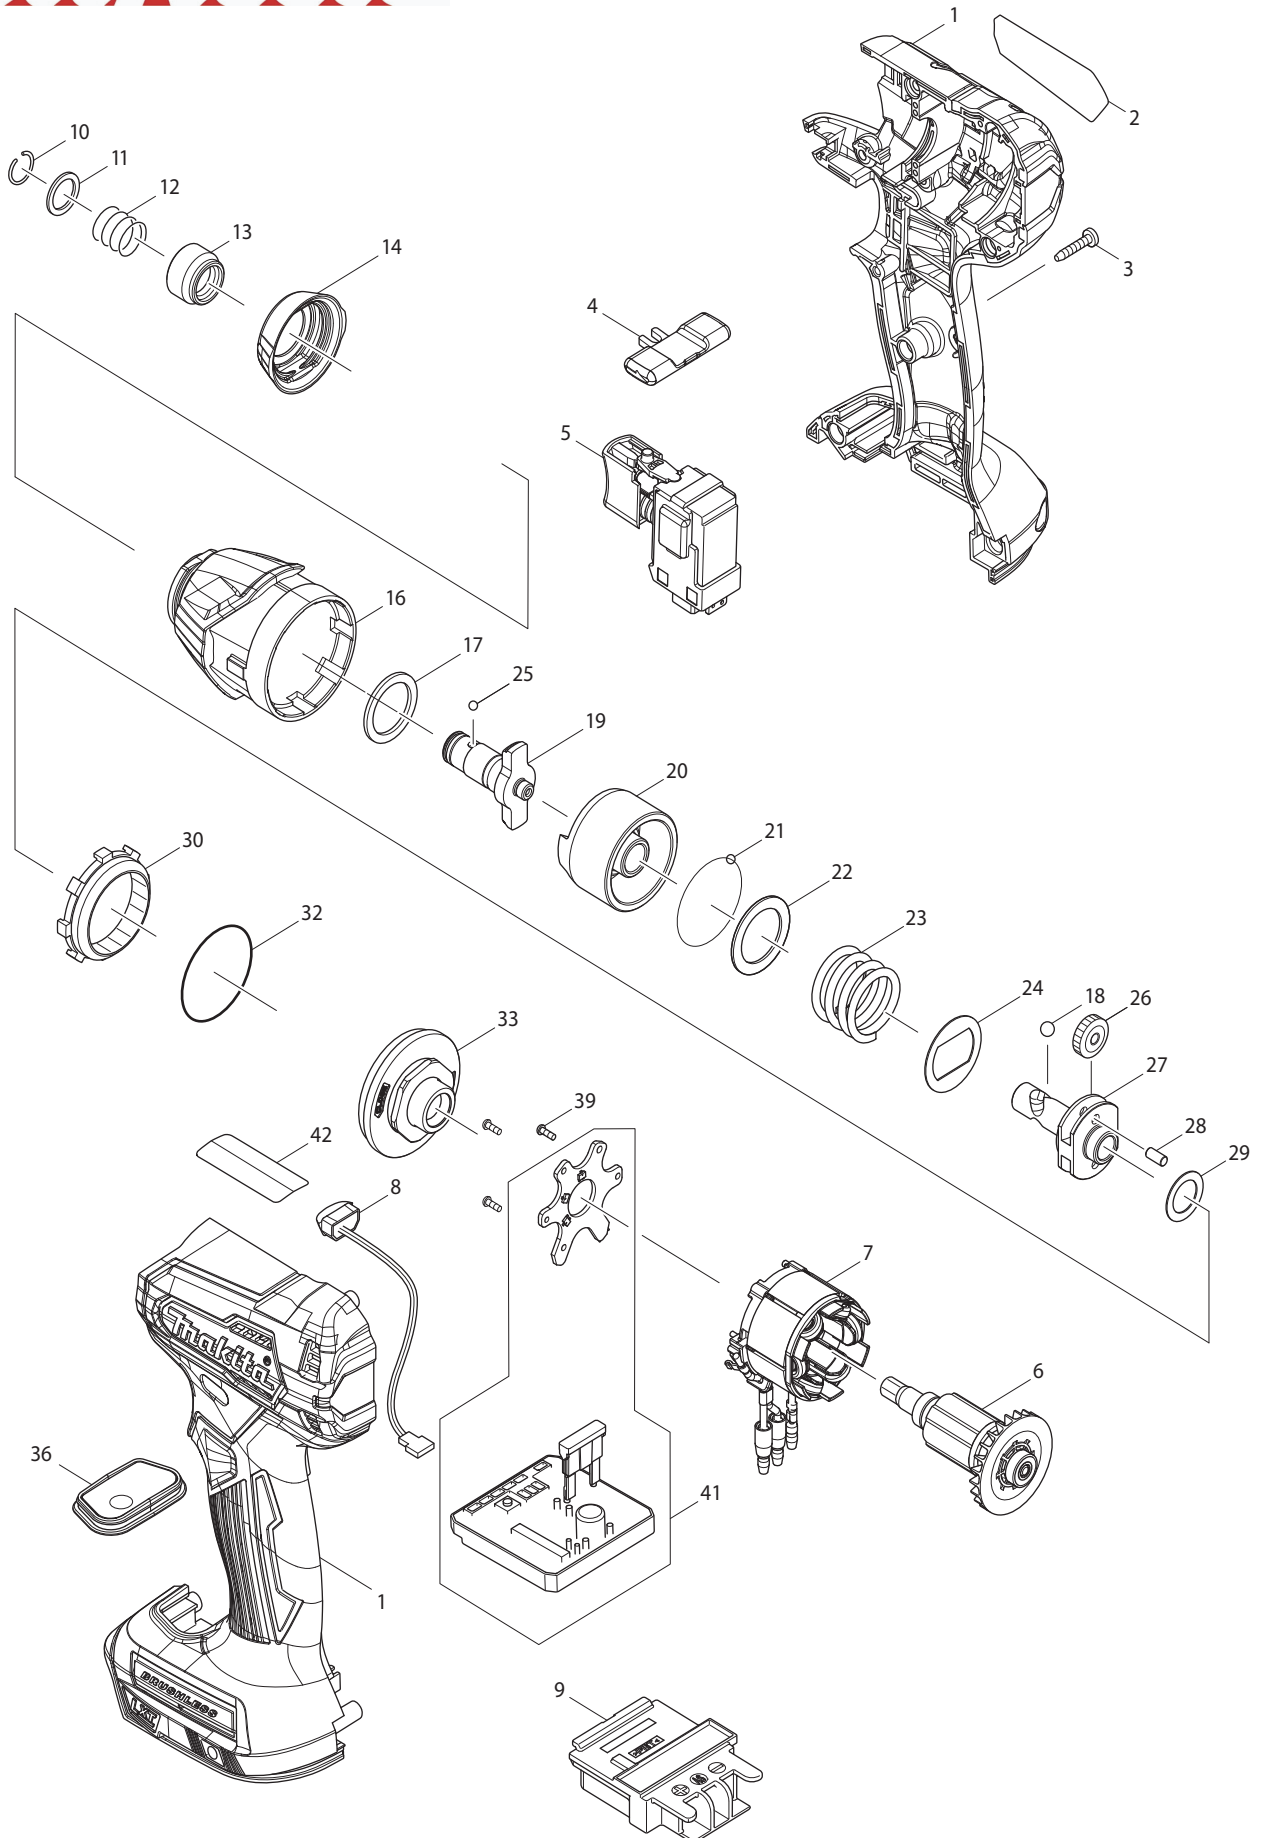

02 - 2017
DTD155ZB

18V LXT Brushless Impact Driver

Item NType	Part No	Description	Qty	Unit
1	183E57-7	HOUSING SET	1	SET
	INC. 252126-6	HEX LOCKING NUT M4-7	2	PC.
2	853G07-5	NAME PLATE F/DTD155	1	PC.
3	266429-2	TAPPING SCREW M3X16	9	PC.
4	455053-8	F/R CHANGE LEVER	1	PC.
5	143975-1	SWITCH COMPLETE	1	PC.
6	619415-6	ROTOR	1	PC.
7	629233-4	STATOR	1	PC.
8	620521-2	LED CIRCUIT	1	PC.
9	643860-3	TERMINAL	1	PC.
10	231965-7	RING SPRING 10	1	PC.
11	267143-3	FLAT WASHER 11	1	PC.
12	233005-7	COMPRESSION SPRING 13	1	PC.
13	326803-7	BIT SLEEVE	1	PC.
14	424914-3	BUMPER	1	PC.
16	144132-4	HAMMER CASE COMPLETE	1	PC.
17	261159-0	NYLON WASHER 19	1	PC.
18	216002-8	STEEL BALL 4.8	2	PC.
19	326630-2	ANVIL M	1	PC.
20	324894-2	HAMMER	1	PC.
21	216019-1	STEEL BALL 3	24	PC.
22	267380-9	FLAT WASHER 20	1	PC.
23	232326-4	COMPRESSION SPRING 21	1	PC.
24	267813-4	WASHER 21	1	PC.
25	216019-1	STEEL BALL 3	2	PC.
26	221437-0	SPUR GEAR 17	2	PC.
27	324897-6	SPINDLE	1	PC.
28	268217-3	PIN 3.5	2	PC.
29	253052-2	FLAT WASHER 12	1	PC.
30	227316-0	INTERNAL GEAR 43	1	PC.
32	213479-8	O RING 33	1	PC.
33	141893-7	BEARING BOX COMPLETE	1	PC.
36	144137-4	SWITCH PLATE COMPLETE	1	PC.
39	266490-9	TAPPING SCREW PT M2X6	3	PC.
41	620586-4	CONTROLLER	1	PC.
42	810H96-9	CAUTION LABEL	1	PC.
100	266622-8	+ TRUSS HEAD SCREW M4X12	1	PC.

ACCESSORIES

- See Catalogue or visit www.makita.ca for more accessories -

A02	346449-3	HOOK F/14.4V, 18V LI-ION BATTERY	1	PC.
A03	-----	18V LI-ION BATTERY		
A04	-----	BATTERY CHARGER		
A05	-----	LI-ION BATTERY ACCESSORIES		
A06	-----	INTERLOCKING TOOL CASES		
A09	-----	IMPACT DRIVERS ACCESSORIES		
A10	197043-2	TOOL CATCHER SET	1	PC.
A11	122758-2	STOPPER ASSY	1	PC.
A12	194250-8	3/8" KEYLESS CHUCK ATTACHMENT -PKG	1	PC.
	INC. 784643-3	CONNECT BIT 6.35-44	1	PC.
A13	-----	1" & 2" IMPACT GOLD DRIVER BITS		
A14	-----	TORSION SCREWDRIVER BITS		
A15	-----	IMPACT ACCESSORIES KITS		
A16	-----	IMPACT SERIES PROFESSIONAL WORK GLOVES		
A17	-----	BLUE PRO COLLECTION		
A18	-----	SCREW GUIDES		